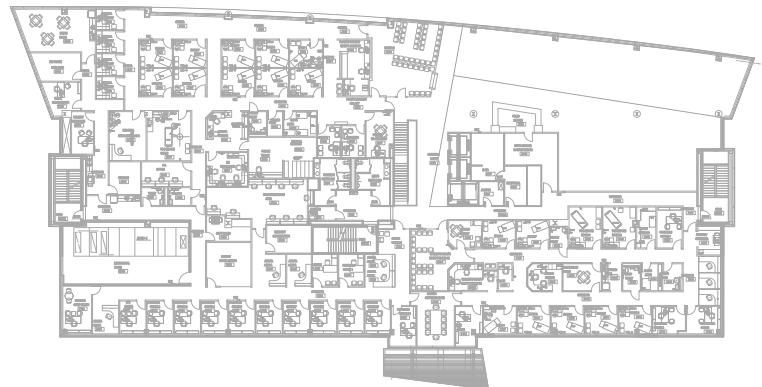

Result:

- **collaborative interaction:** environment supports staff and patients and their interactions
- **community support:** provides state-of-the-art outpatient surgical care in a convenient neighborhood setting.
- **integrated technology:** uses technology to enhance collaboration and productivity