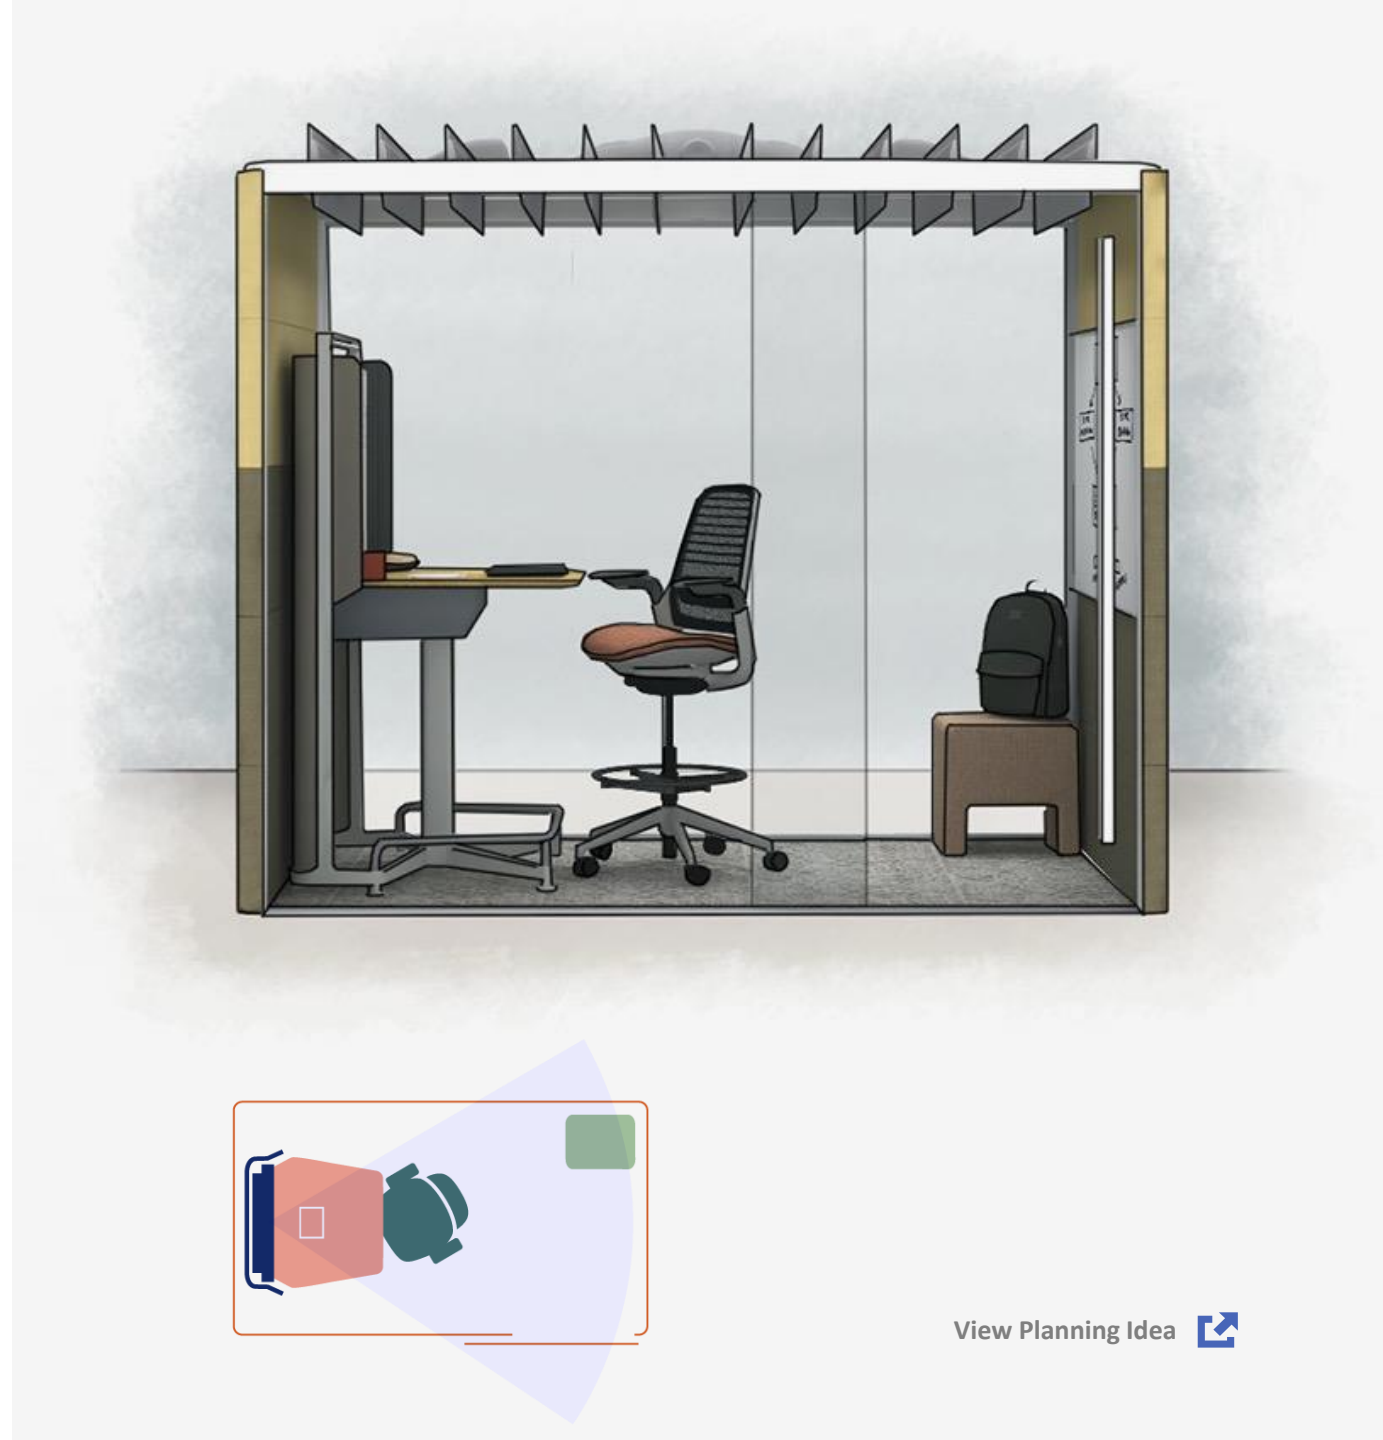

Stool Height media:scape Kiosk

Connect one-on-one with distributed team members without disturbing others nearby in an Orangebox pod with media:scape kiosk. Monitor allows eye-to-eye communication and standing-height stool encourages movement.

Key Products

- Orangebox Air-23 Pod
- Steelcase media:scape Kiosk
- Steelcase Series 1 Stool
- Coalesse Davos Bench

Active Collaboration

Remote teams can co-create content using the mobile Microsoft Surface Hub 2S on the Roam cart, which can be moved in or out of this Orangebox pod designed for ideation. Standing posture encourages people to move and interact.

Key Products

- Orangebox Air-25 Pod
- Steelcase Mackinac Desk System
- Steelcase SILQ Chairs
- Blu Dot Splash Coat Rack

Stool Height Conference

Reserve this team space for intensive project sprints. Remote teams can use analog and digital tools for generative. Whiteboards placed behind users allow them to share analog content over high definition video conferencing.

Key Products

- Orangebox Air-29 Pod
- Steelcase media:scape Table
- Steelcase SILQ Stools
- Steelcase Elective Elements Storage
- Viccarbe Window Coat Rack

Traditional Large Conference

All team members can contribute equally around the D-shaped table, which allows everyone in the room to see and be seen by remote team members. Two monitors provide a surface for content sharing and video simultaneously.