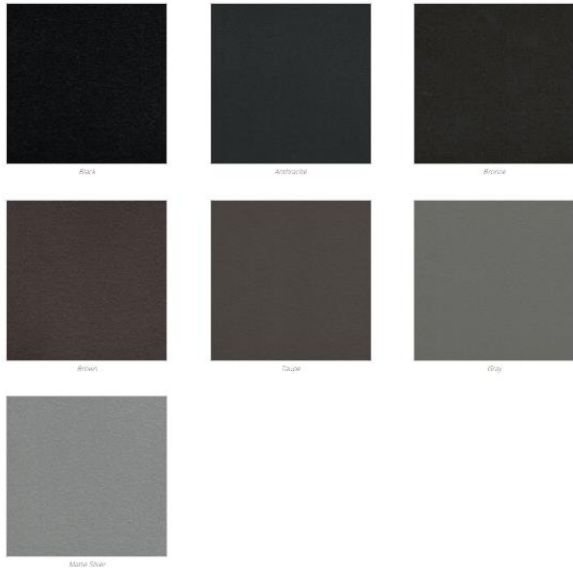

Orange?

dark grey rope

Sef green

Teak powder coat

Everest

Tangerine

Rust

Black base

Cast Teak 48093-0000 + Cast Charcoal 40483-0001 + Cast Ocean 48103-0000 + Cast Coral 48108-0000 +

Cast Moss 48109-0000 + Cast Laurel 48110-0000 + Cast Citrus 48112-0000 + Cast Royal 48113-0000 +

Cast Pumice 48114-0000 + Cast Currant 48115-0000 + Cast Ash 40428-0000 + Cast Mist 40429-0000 +

Spectrum Sierra 48028-0000 + Spectrum Aztec 48090-0000 + Spectrum Cherry 48096-0000 + Spectrum Ruby 48095-0000 +

Spectrum Almond 48082-0000 + Spectrum Carbon 48085-0000 + Spectrum Caribou 48083-0000 + Spectrum Denim 48086-0000 +

Spectrum Indigo 48080-0000 + Spectrum Peacock 48081-0000 + Spectrum Sesame 48084-0000 +

Orange Green Aquamarine

Canvas Light Gray Dark Gray

The Arboretum | exterior entrance | finish options

standard powdercoat