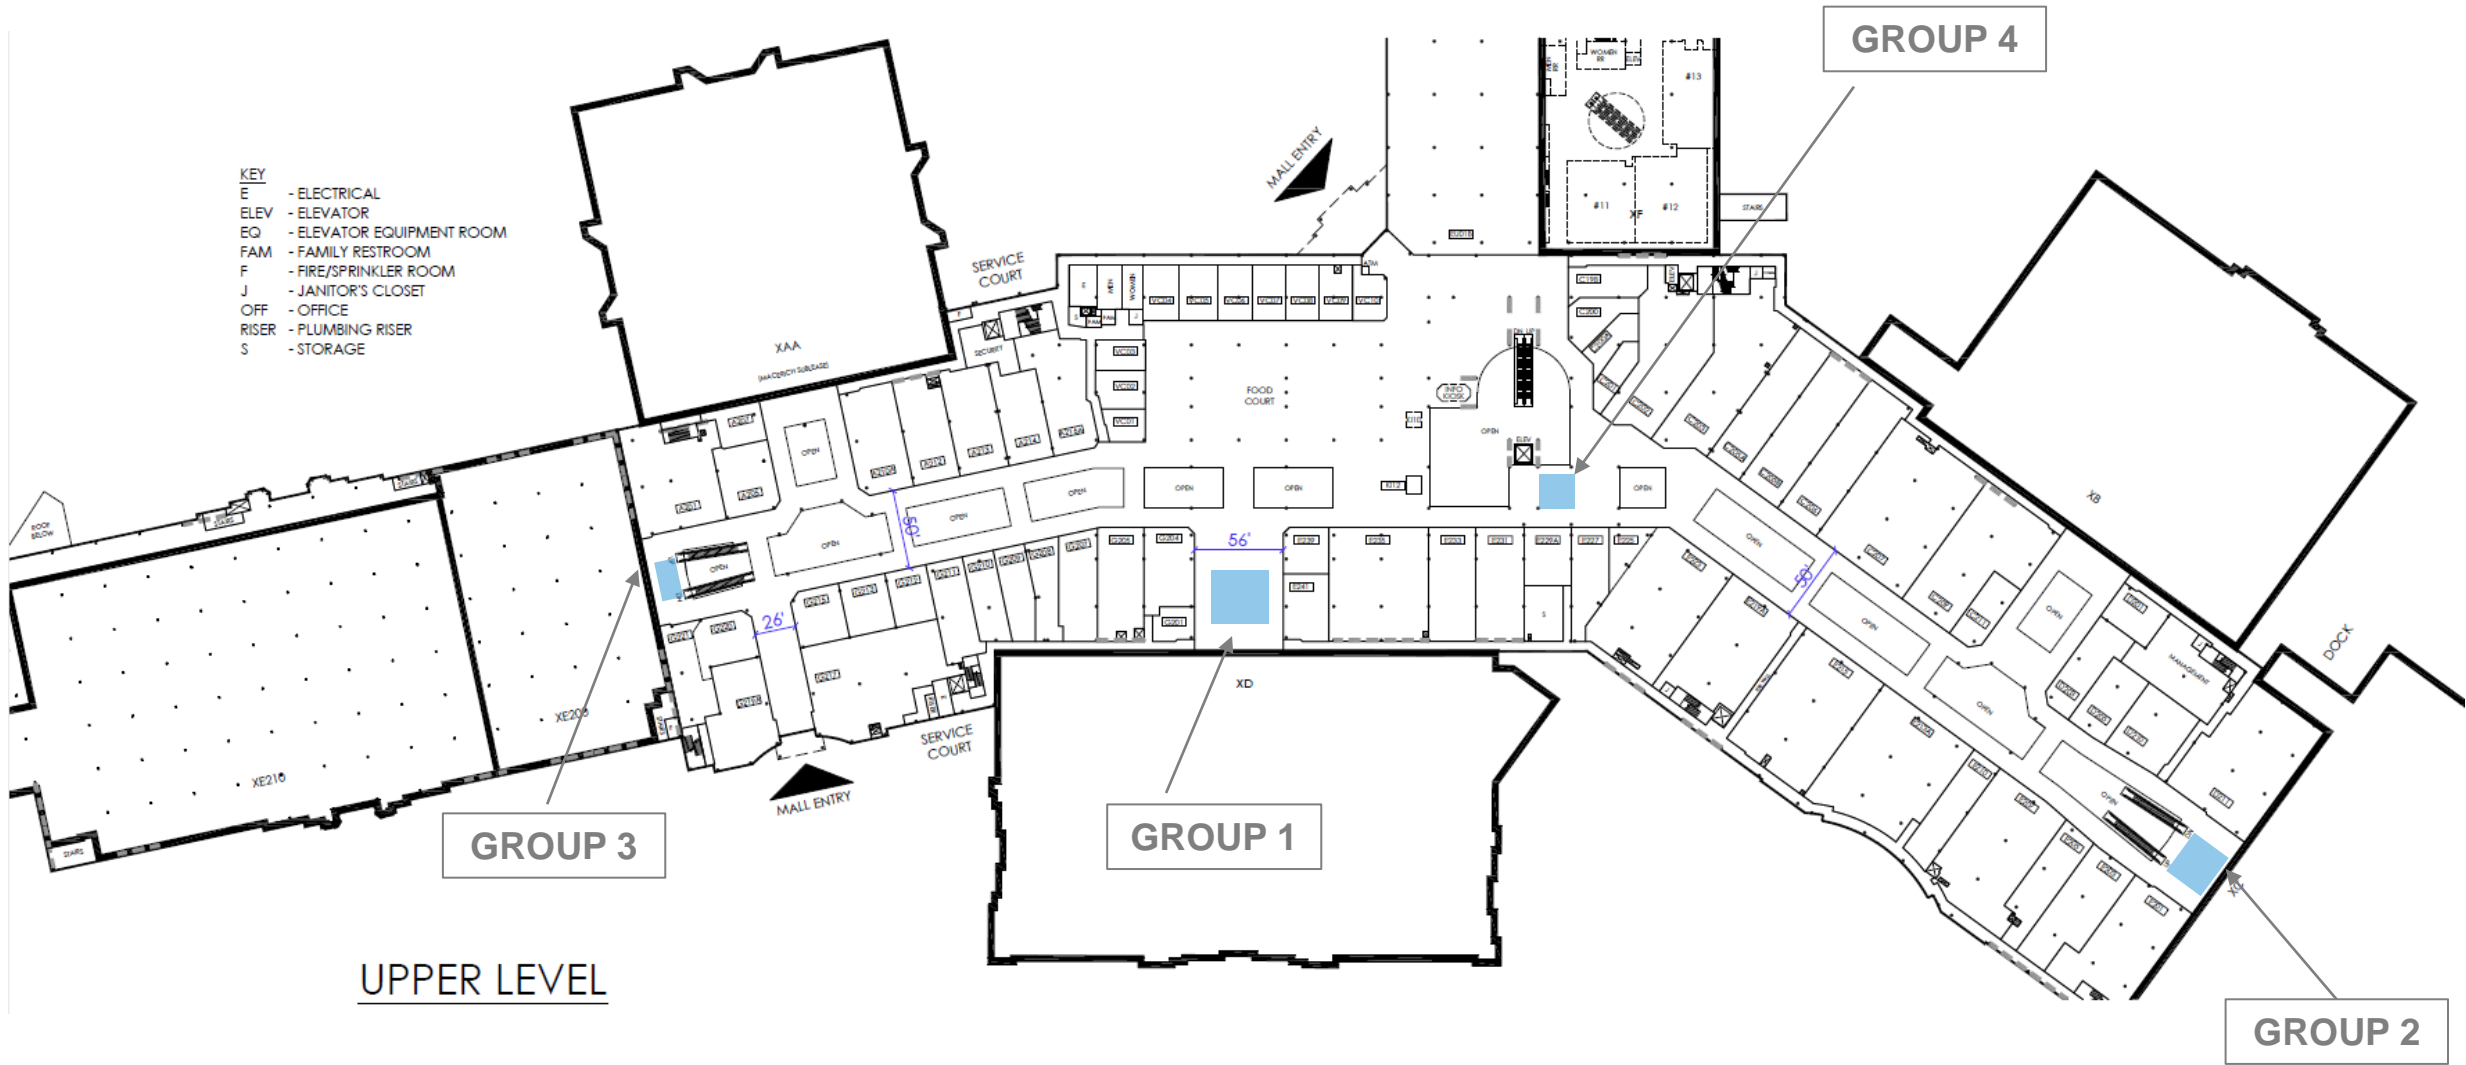

Steelcase
Authorized Dealer

Project:
Cottonwood
Mall

**WASHINGTON
PRIME GROUP®**

cottonwood mall | considerations

- Focus on main entrances in 8 locations
- Larger areas of coverage needed for soft seating areas
- Playful central mall and energizing café space with blue chairs
- Hub included and installed – more industrial feeling

cottonwood mall | floor 1 | setting locations

cottonwood mall | floor 2 | setting locations

- KEY**
- E - ELECTRICAL
 - ELEV - ELEVATOR
 - EQ - ELEVATOR EQUIPMENT ROOM
 - FAM - FAMILY RESTROOM
 - F - FIRE/SPRINKLER ROOM
 - J - JANITOR'S CLOSET
 - OFF - OFFICE
 - RISER - PLUMBING RISER
 - S - STORAGE

UPPER LEVEL

cottonwood mall | group 1

*Booth not shown with metal base

Carpenter Son
Waterfall Coffee Table

Fabric - Back

Seat

Base Finish (metal)

Carpenter Son Waterfall Bar Height Table