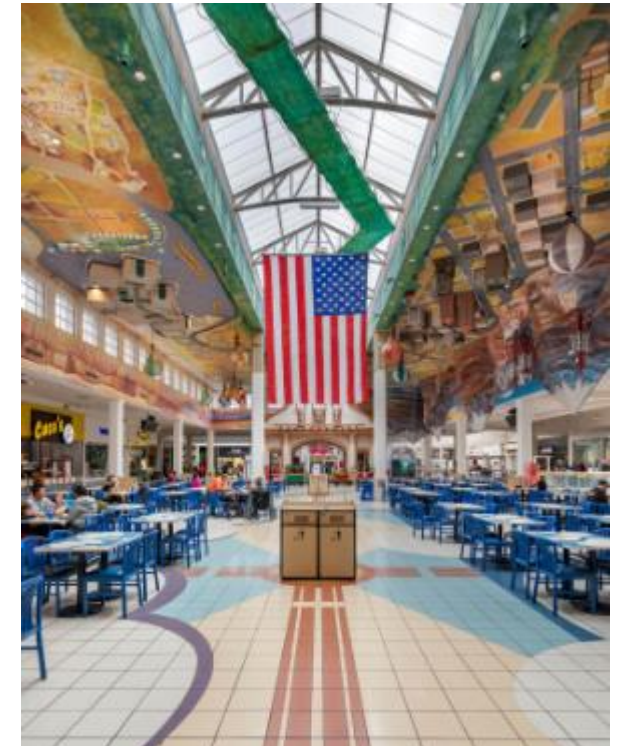

Steelcase
Authorized Dealer

Project:
Cottonwood
Mall

**WASHINGTON
PRIME GROUP®**

cottonwood mall | considerations

- Focus on main entrances in 8 locations
- Larger areas of coverage needed for soft seating areas
- Playful central mall and energizing café space with blue chairs
- Hub included and installed – more industrial feeling