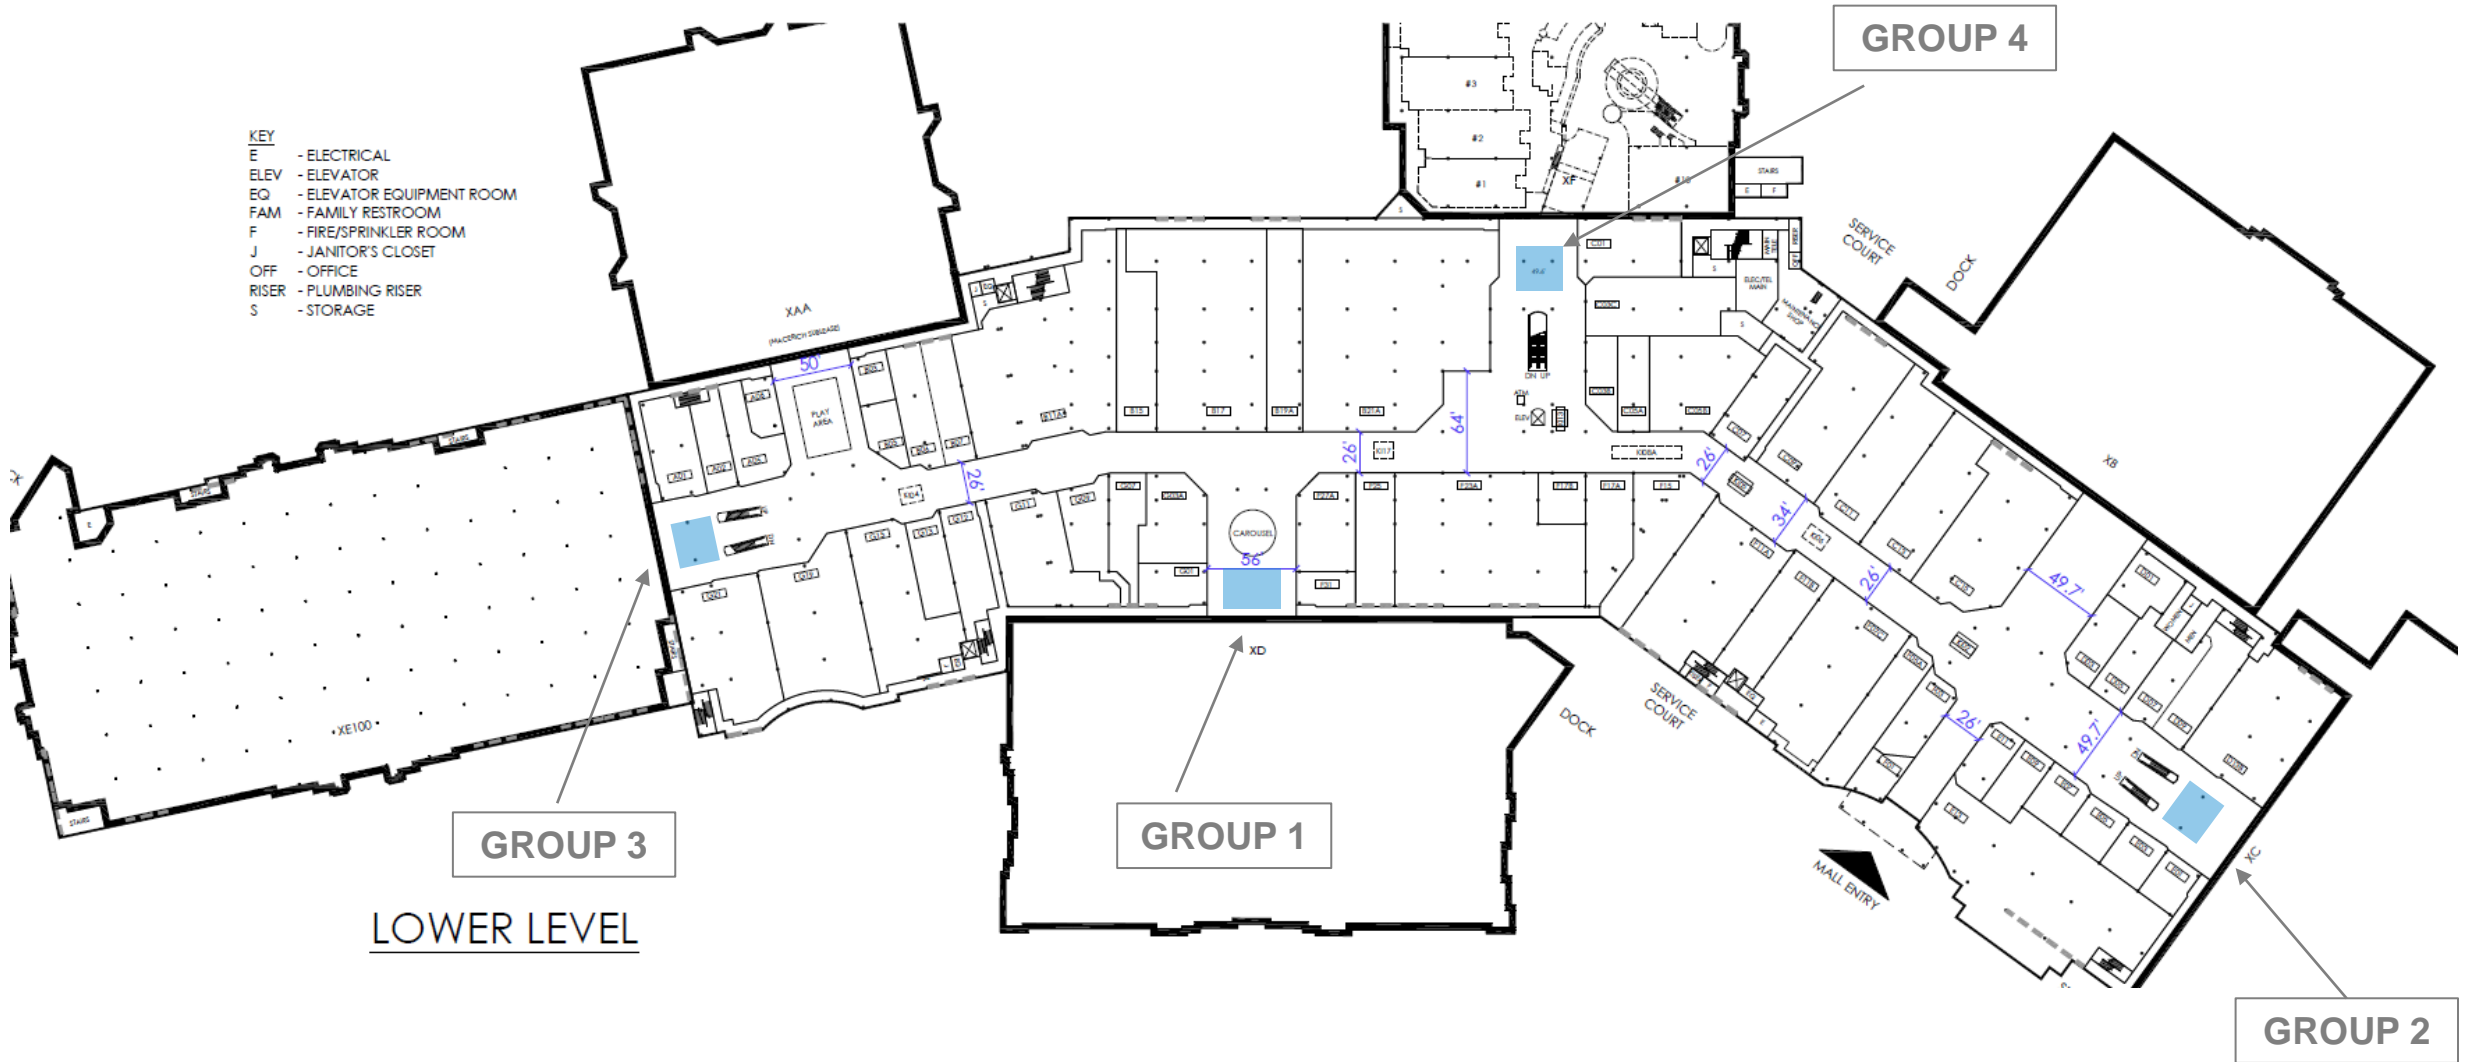

Steelcase
Authorized Dealer

Project:
Cottonwood
Mall

**WASHINGTON
PRIME GROUP®**

cottonwood mall | considerations

- Focus on main entrances in 8 locations
- Larger areas of coverage needed for soft seating areas
- Playful central mall and energizing café space with blue chairs
- Hub included and installed – more industrial feeling

cottonwood mall | floor 1 | setting locations

cottonwood mall | floor 2 | setting locations

- KEY**
- E - ELECTRICAL
 - ELEV - ELEVATOR
 - EQ - ELEVATOR EQUIPMENT ROOM
 - FAM - FAMILY RESTROOM
 - F - FIRE/SPRINKLER ROOM
 - J - JANITOR'S CLOSET
 - OFF - OFFICE
 - RISER - PLUMBING RISER
 - S - STORAGE

UPPER LEVEL

cottonwood mall | group 1

*Booth not shown with metal base

Carpenter Son
Waterfall Coffee Table

Fabric - Back

Seat

Base Finish (metal)

Carpenter Son Waterfall Bar Height Table