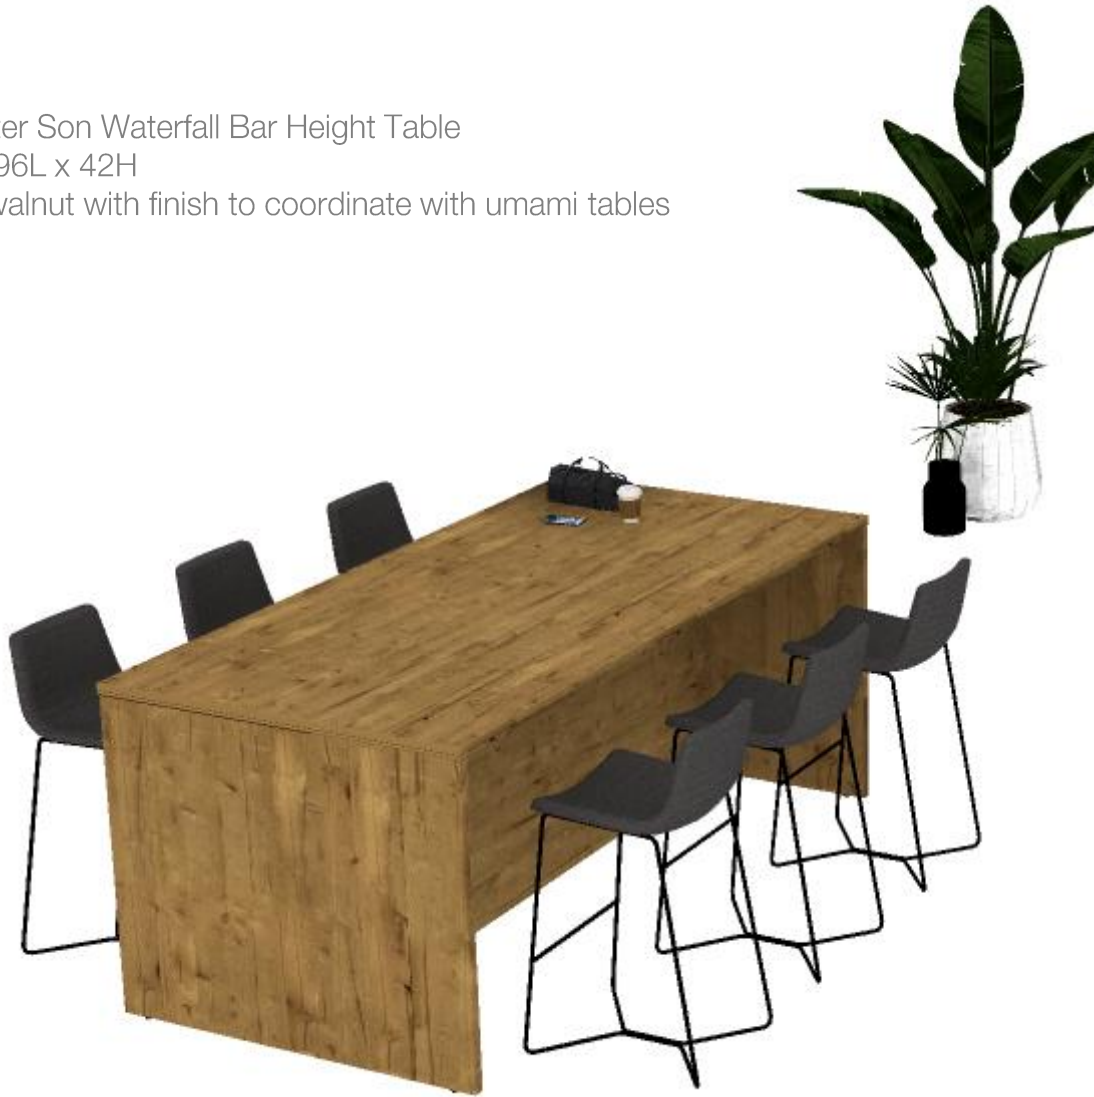

● setting 1 (A and B) ● setting 2 ● setting 3

stool fabric
union cloth - charcoal

stool base
low gloss black

northwoods mall | setting 3 | qty 1

chair fabric
queue - volcano

chair base
desert

sectional fabric
remix - 163