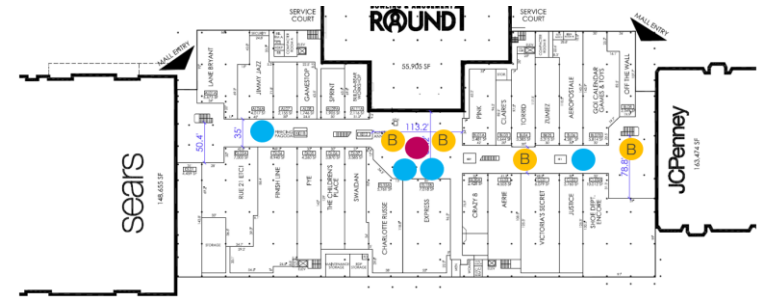

● setting 1 (A and B) ● setting 2 ● setting 3