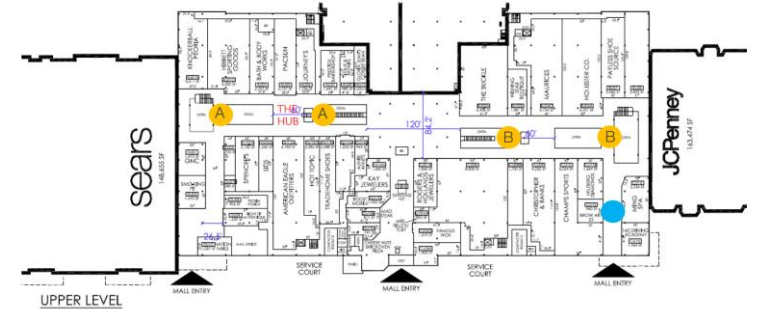

northwoods mall | upper level | setting location

- setting 1 (A and B)
- setting 2
- setting 3

northwoods mall | lower level | setting location

LOWER LEVEL

-  setting 1 (A and B)
-  setting 2
-  setting 3

ottoman side fabric
memory - 236

ottoman top fabric
brisa distressed - stormy

northwoods mall | setting 2 | qty 5

Carpenter Son Waterfall Bar Height Table

*48D x 96L x 42H

*black walnut with finish to coordinate with umami tables