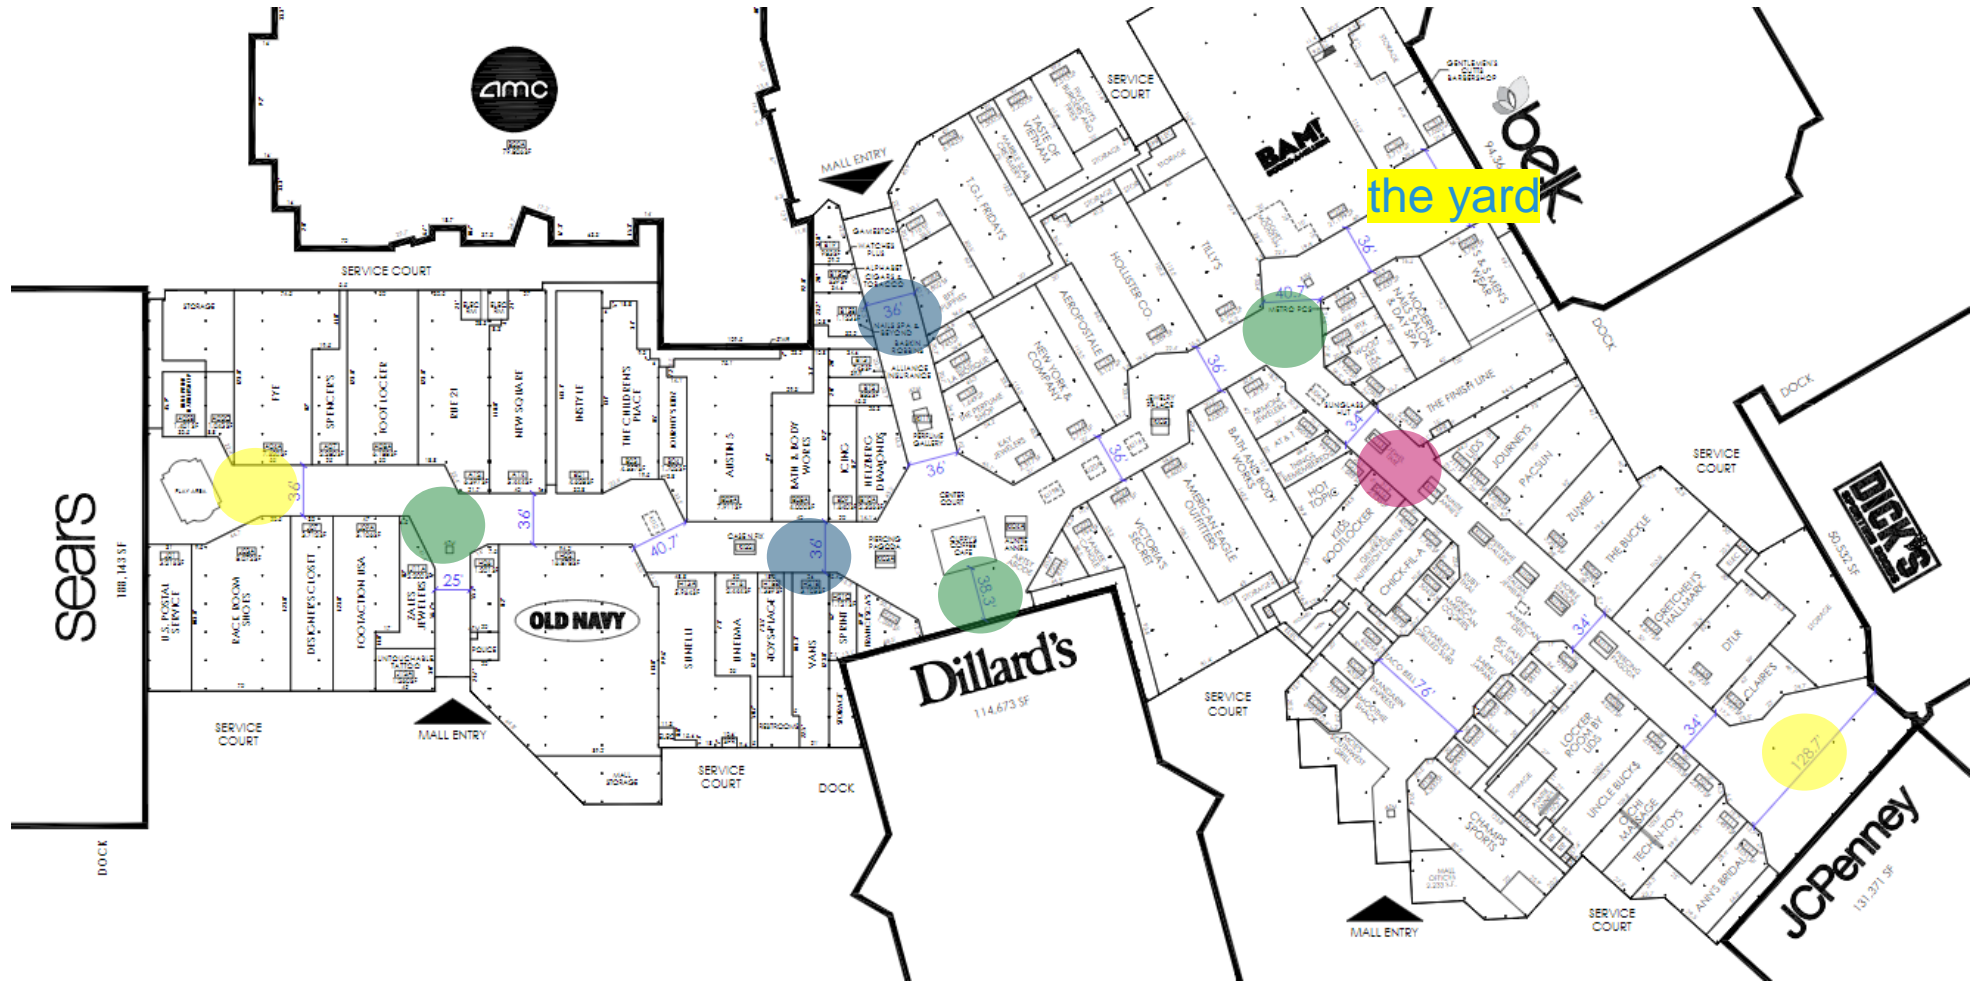

Do not include seating in the food hall area

orange park mall | setting locations

- setting 1
- setting 2
- setting 3
- setting 4

orange park mall | setting 1

- setting 1
- setting 2
- setting 3
- setting 4

orange park mall | setting 3

- setting 1
- setting 2
- setting 3
- setting 4

orange park mall | setting 3 furniture details

sectional fabric
stand in orca

metal legs - ocean

tabletop
virginia walnut

base – sea salt

base metal
bone white

chair shell
white poly

legs - citron

tabletop
virginia walnut

base – sea salt

sectional fabric
stand in orca

metal legs - ocean

booth seat fabric
whisper cerulean