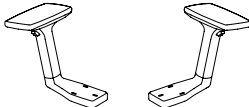

Zilo

Work Chair

Statement of Line

High Back
or Mid Back

Molded Foam or
Mesh Seat

Seat Cover

Syncro
Mechanism

Swivel
Mechanism

Drafting
Ring

Fixed Loop

3-Way
Adjustable

Base

Castors

Features

Choose from standard configurations or customize your own

Available in Black, White or All Mesh

Base available in Black, White and Polished Aluminum

High or Mid Back

3-way Adjustable Arm Rest or Fixed Loop Arms

Full Syncro Mechanism with Tension Adjuster

2 Position Lock with Sliding Seat Mechanism

Adjustable Lumbar Support

Castors

Mesh Back (Air Mesh Collection)

Seat Covers

Six color collections available; refer to price list and web site for color names and SKUs.

Specifications

Arms Span (outside edges)	25.25" - 26.5"
Base Materials	Polished Aluminum and Nylon
Base Width	Nylon: 27" / Polished Aluminum: 27.5"
Body Frame Material	Nylon
Castors	Soft PU (Black or 2-tone Grey)
Cushion Seats	Polyurethane fill
Height Range	39.5" - 43.5"
High Back Dimensions	18"w x 21.5"h
Mesh Back Material	34% Polyester, 66% Polyamide
Mid-Back Dimensions	18"w x 18.5"h
Net Weight	38 lbs
Seat Covers	Removable with velcro closure
Seat Depth Adjustment	20" - 21"
Seat Dimensions	19.25"w x 20"d
Seat Height Range	18.5" - 22.75"
Weight Capacity	300 lbs